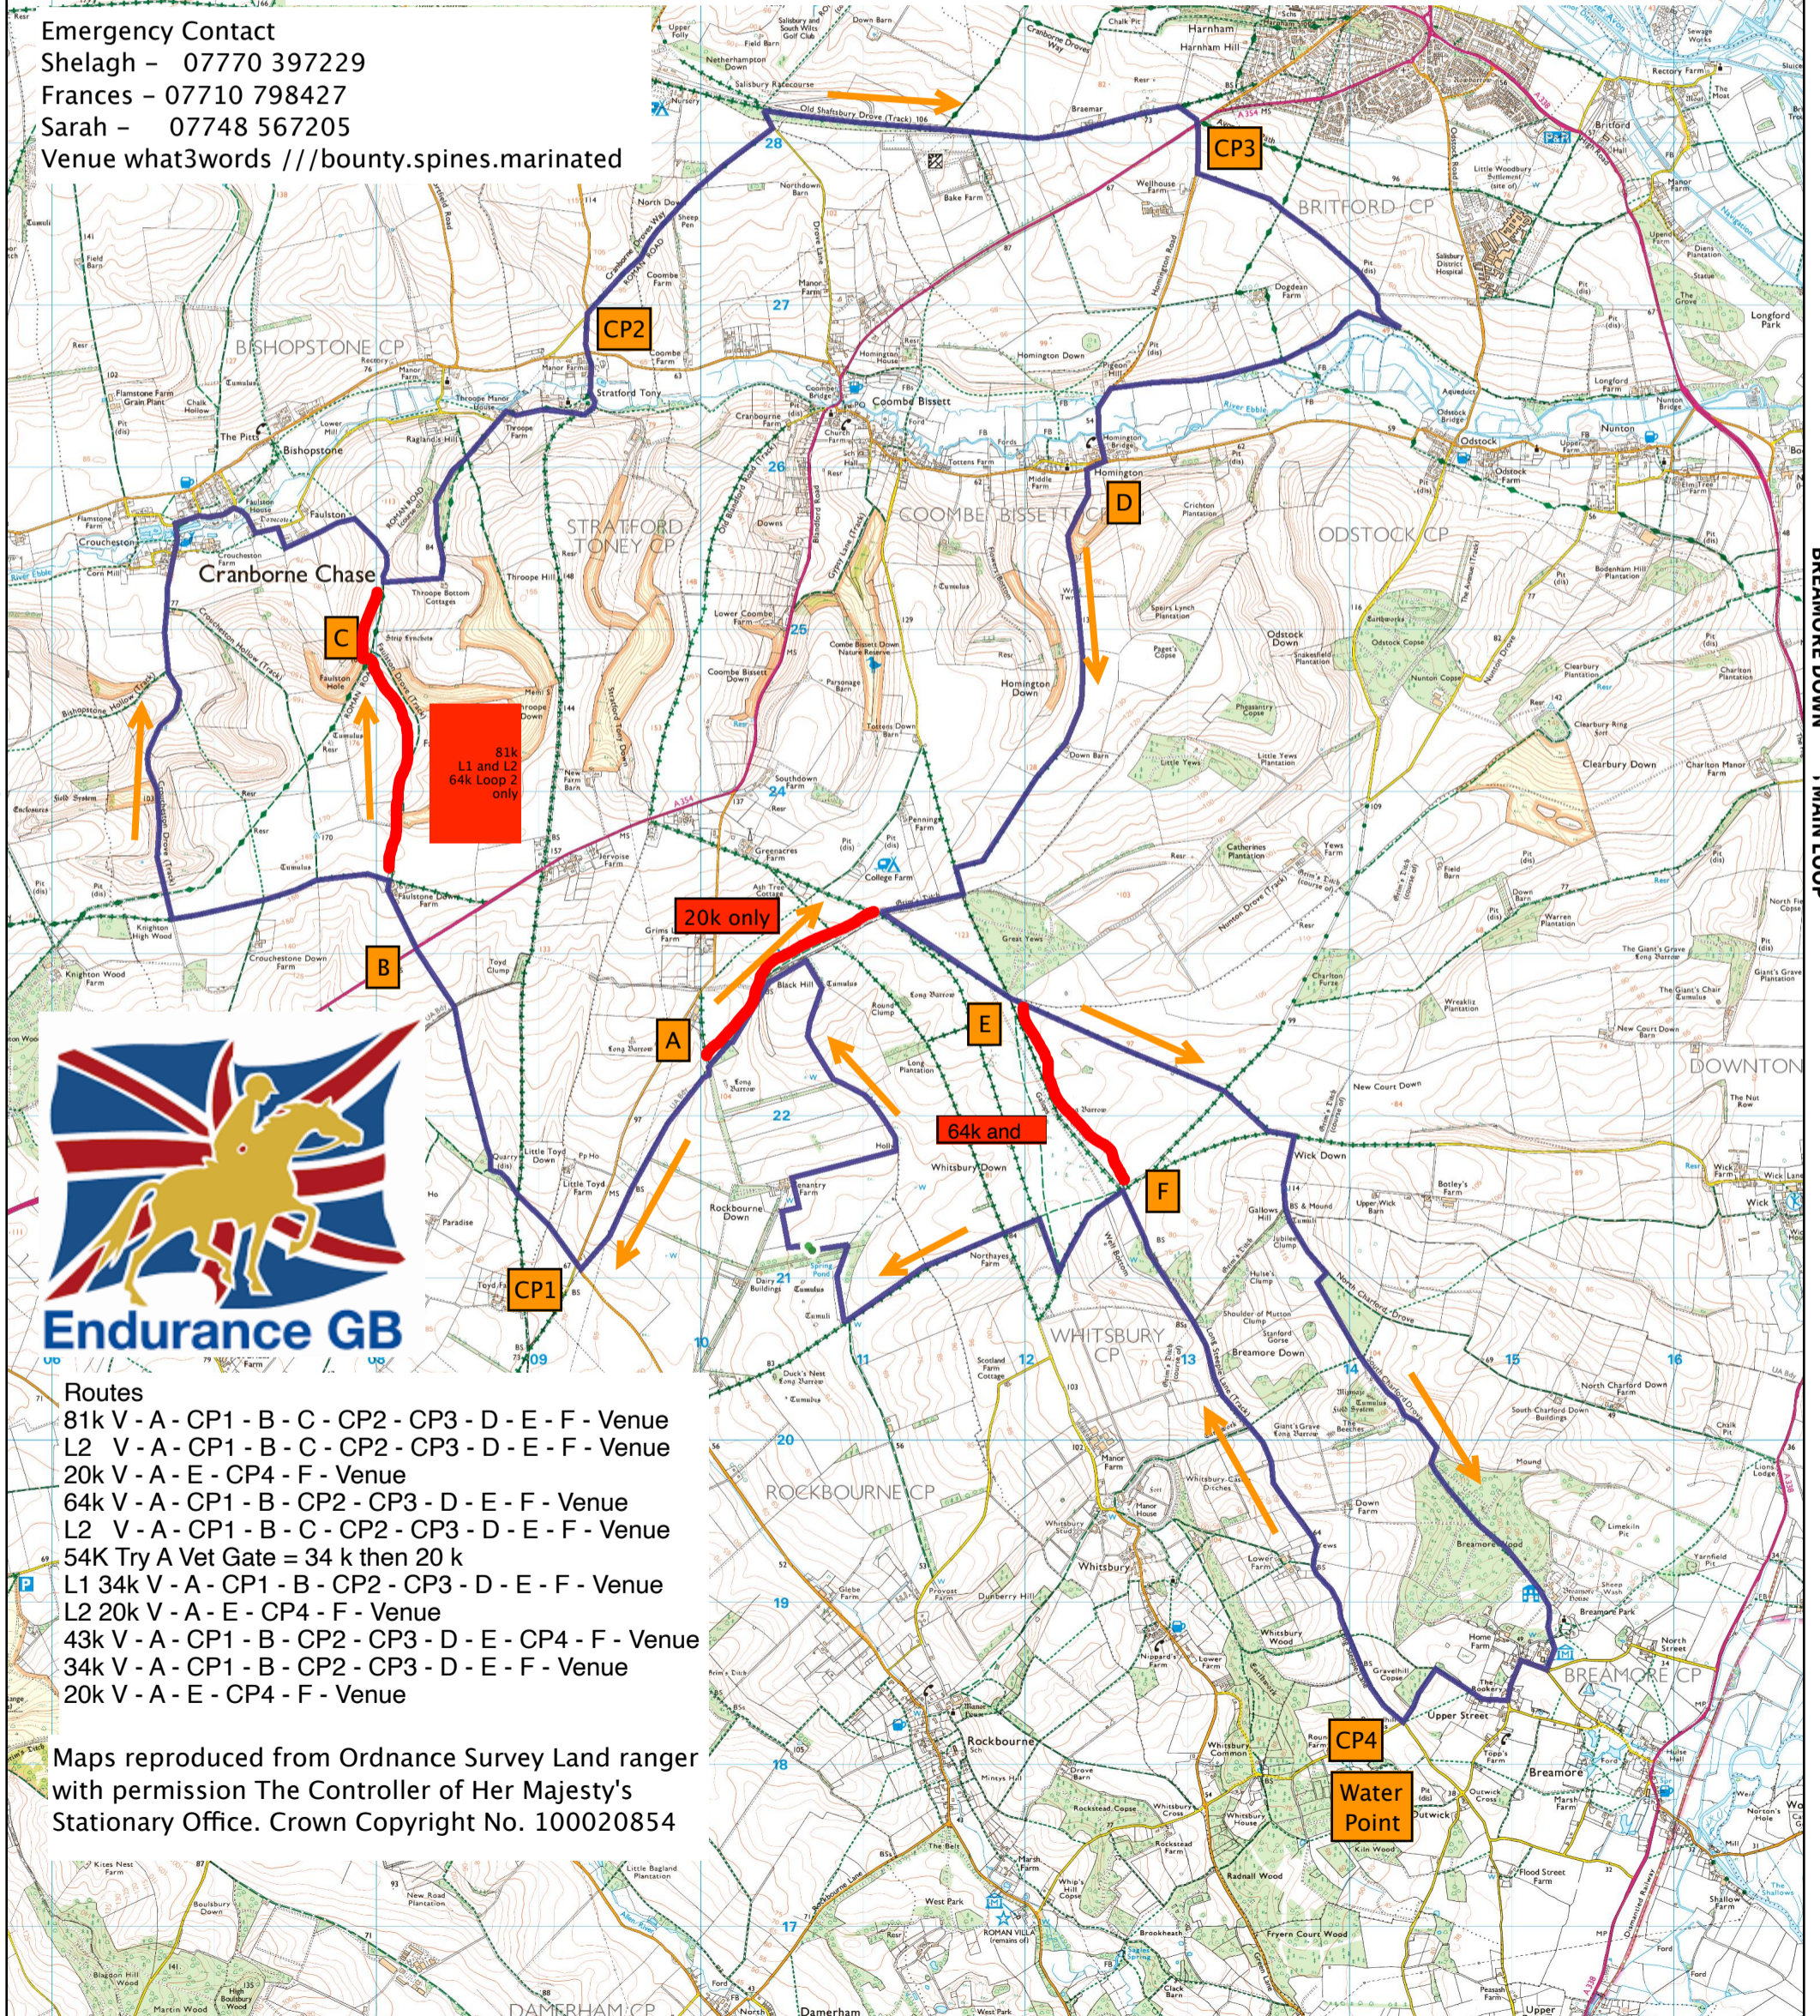

Endurance GB Mid South Breamore Down Overall Map

Emergency Contact
 Shelagh - 07770 397229
 Frances - 07710 798427
 Sarah - 07748 567205
 Venue what3words ///bounty.spines.marinated

- Routes**
- 81k V - A - CP1 - B - C - CP2 - CP3 - D - E - F - Venue
 - L2 V - A - CP1 - B - C - CP2 - CP3 - D - E - F - Venue
 - 20k V - A - E - CP4 - F - Venue
 - 64k V - A - CP1 - B - CP2 - CP3 - D - E - F - Venue
 - L2 V - A - CP1 - B - C - CP2 - CP3 - D - E - F - Venue
 - 54k Try A Vet Gate = 34 k then 20 k
 - L1 34k V - A - CP1 - B - CP2 - CP3 - D - E - F - Venue
 - L2 20k V - A - E - CP4 - F - Venue
 - 43k V - A - CP1 - B - CP2 - CP3 - D - E - CP4 - F - Venue
 - 34k V - A - CP1 - B - CP2 - CP3 - D - E - F - Venue
 - 20k V - A - E - CP4 - F - Venue

Maps reproduced from Ordnance Survey Land ranger with permission The Controller of Her Majesty's Stationary Office. Crown Copyright No. 100020854

BREAMORE DOWN MAIN LOOP