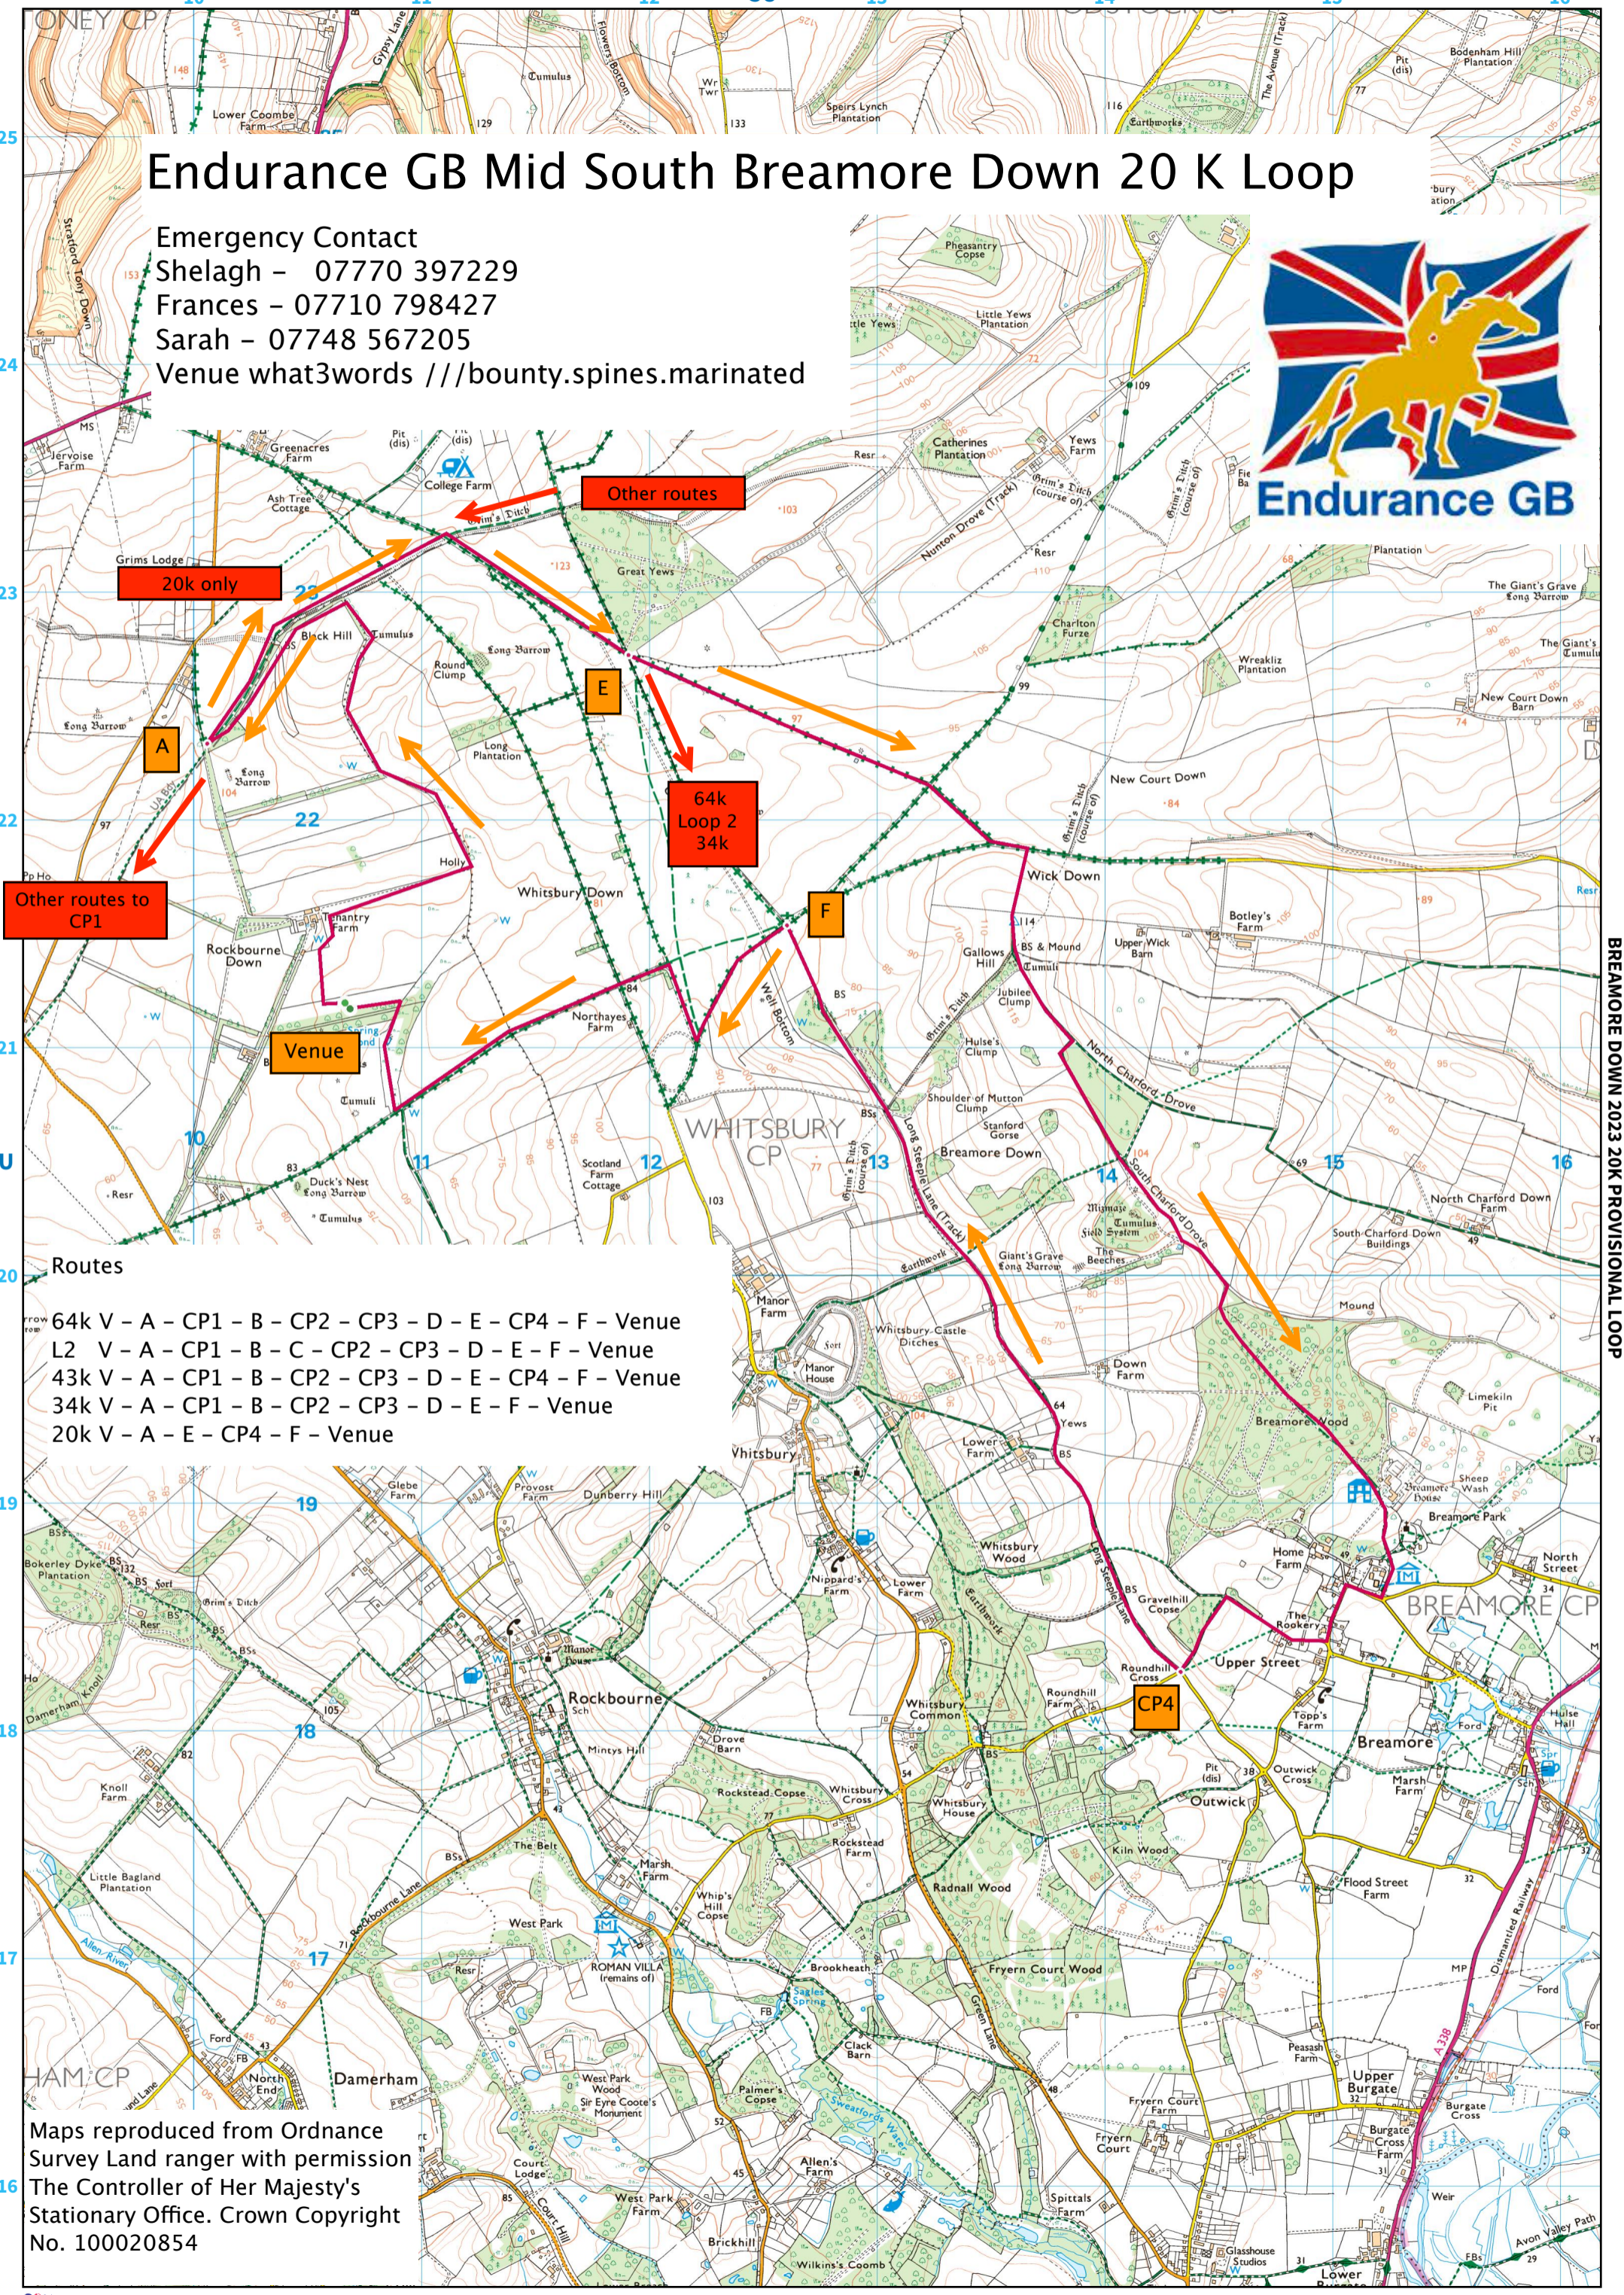

Endurance GB Mid South Breamore Down 20 K Loop

Emergency Contact
 Shelagh - 07770 397229
 Frances - 07710 798427
 Sarah - 07748 567205
 Venue what3words ///bounty.spines.marinated

Other routes to CP1

20k only

Other routes

64k Loop 2
34k

Venue

Routes

- 64k V - A - CP1 - B - CP2 - CP3 - D - E - CP4 - F - Venue
- L2 V - A - CP1 - B - C - CP2 - CP3 - D - E - F - Venue
- 43k V - A - CP1 - B - CP2 - CP3 - D - E - CP4 - F - Venue
- 34k V - A - CP1 - B - CP2 - CP3 - D - E - F - Venue
- 20k V - A - E - CP4 - F - Venue

BREAMORE DOWN 2023 20K PROVISIONAL LOOP

Maps reproduced from Ordnance Survey Land ranger with permission The Controller of Her Majesty's Stationary Office. Crown Copyright No. 100020854